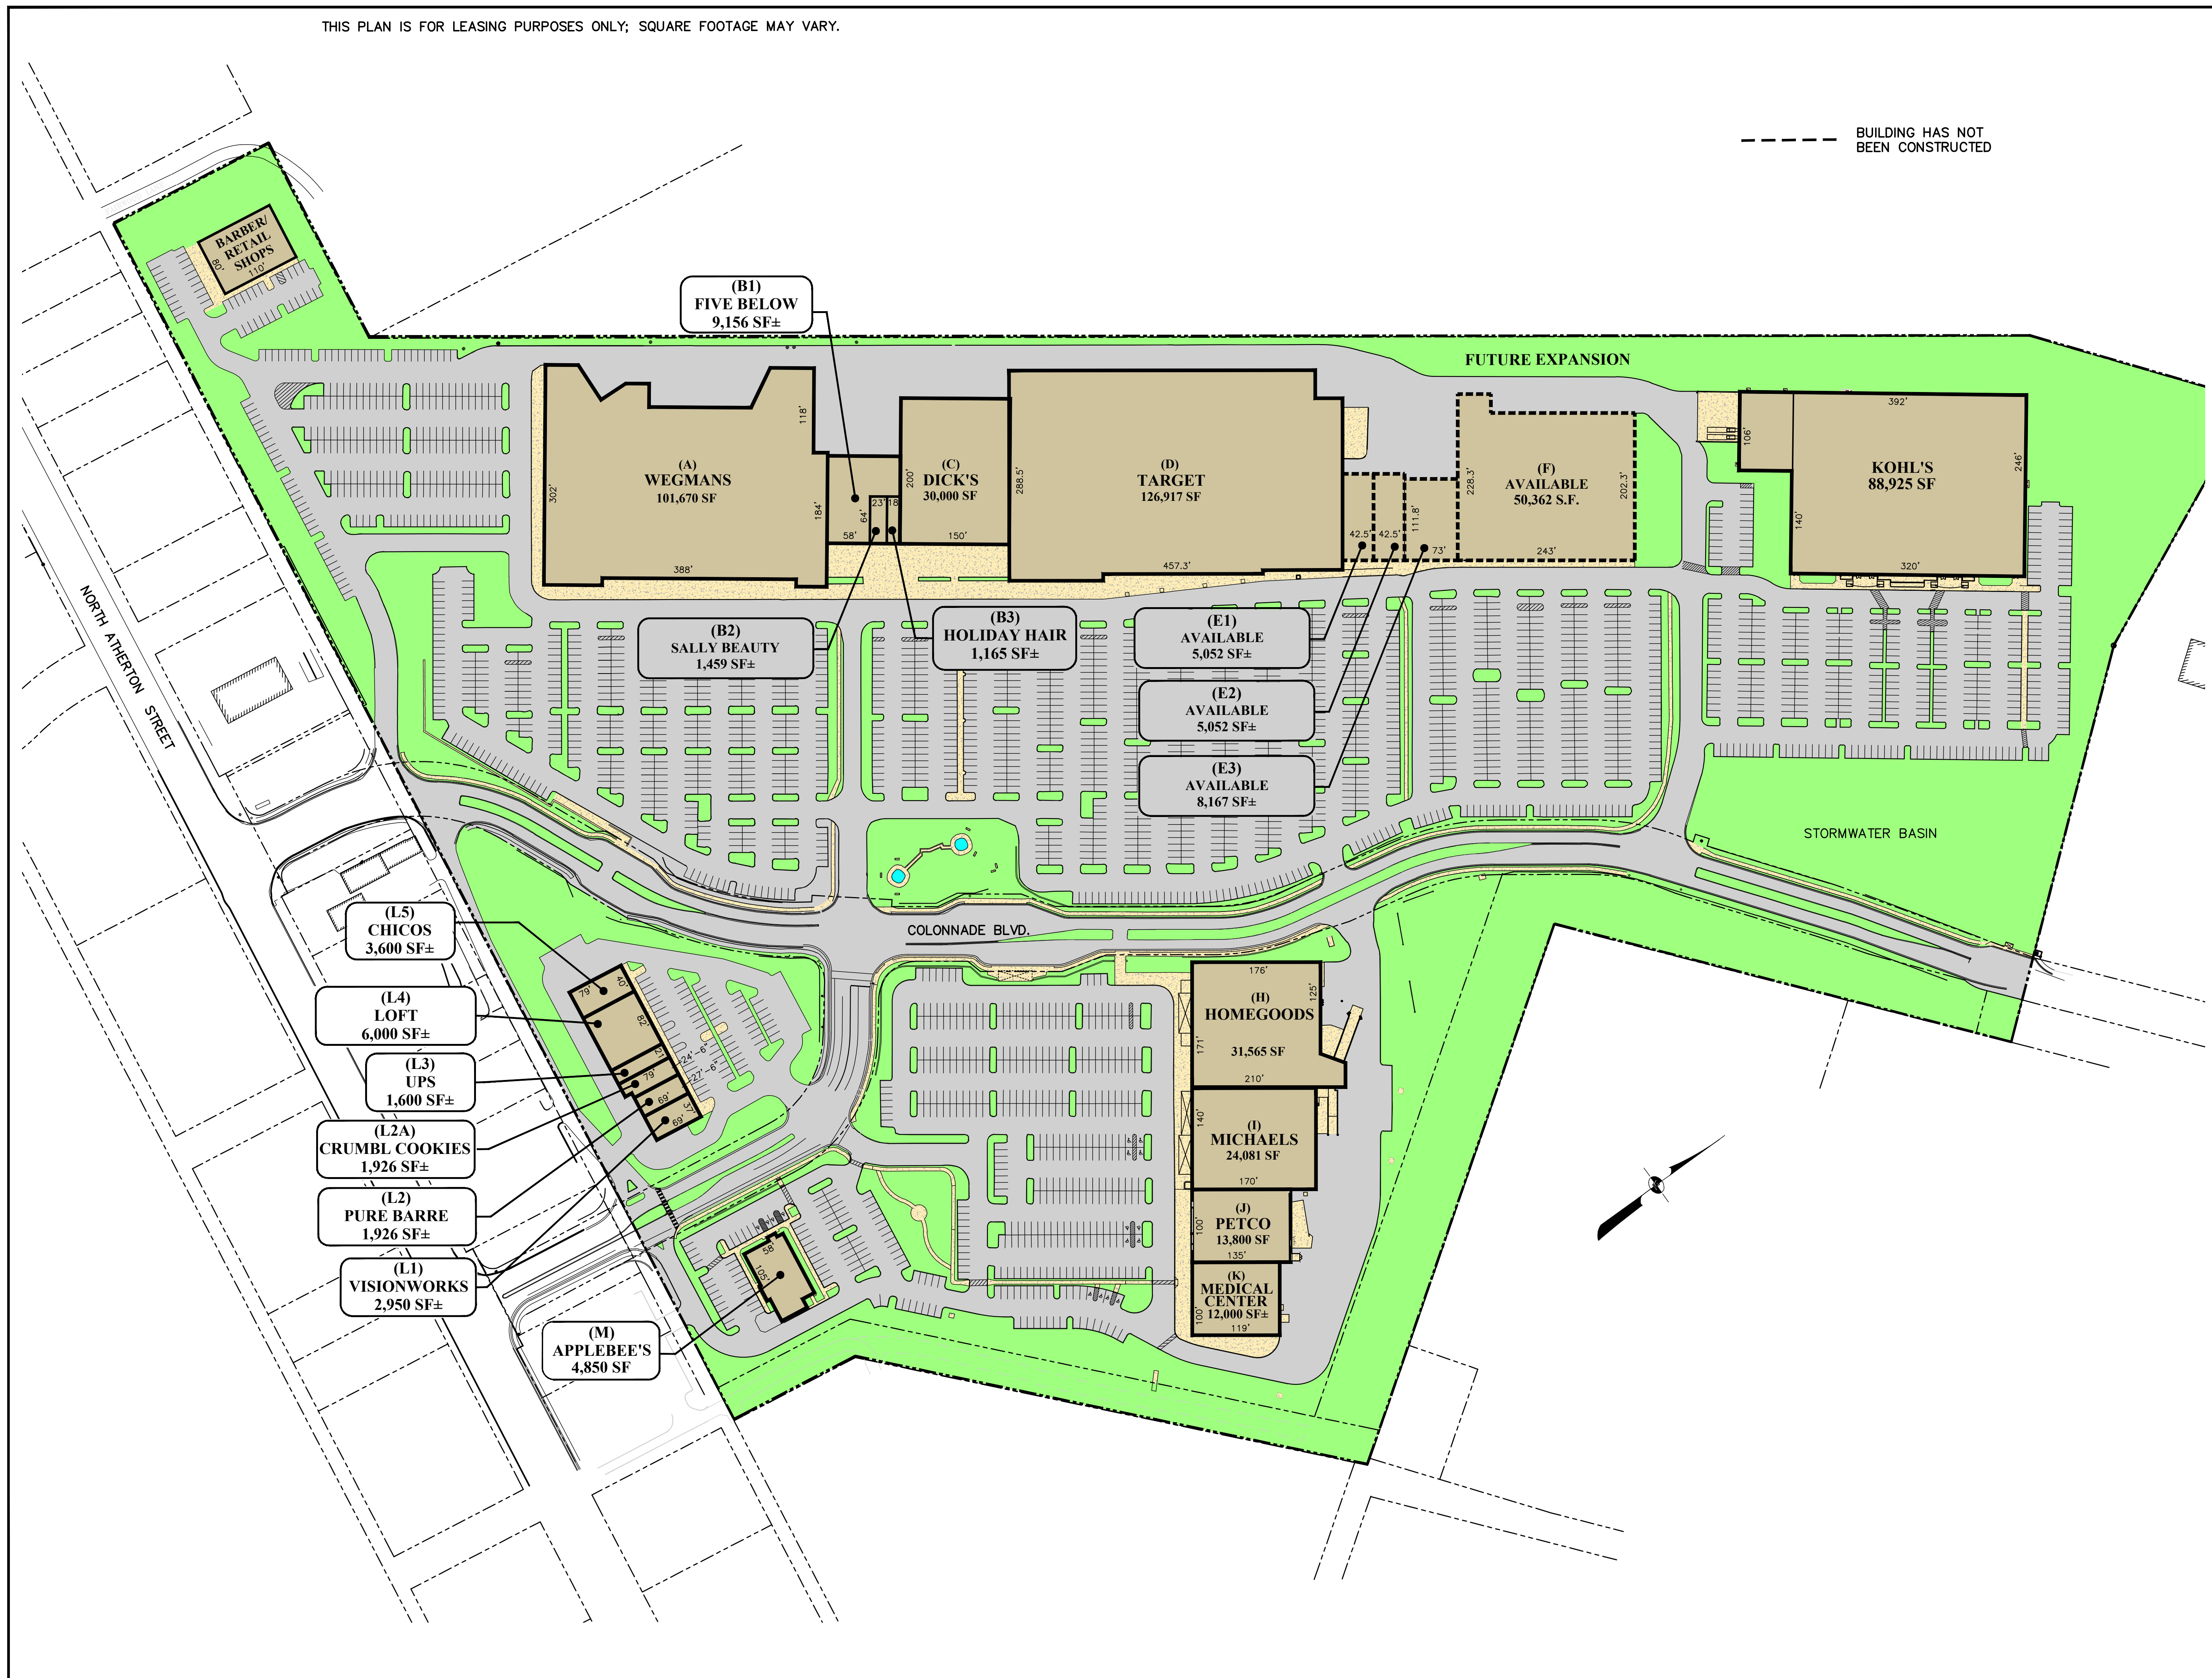

THIS PLAN IS FOR LEASING PURPOSES ONLY; SQUARE FOOTAGE MAY VARY.

1" = 100'

THE COLONNADE AT STATE COLLEGE

PATTON TOWNSHIP, CENTRE COUNTY, PA

LEASING PLAN

LEASED & MANAGED BY ALLIED PROPERTIES

THE COLONNADE AT STATE COLLEGE